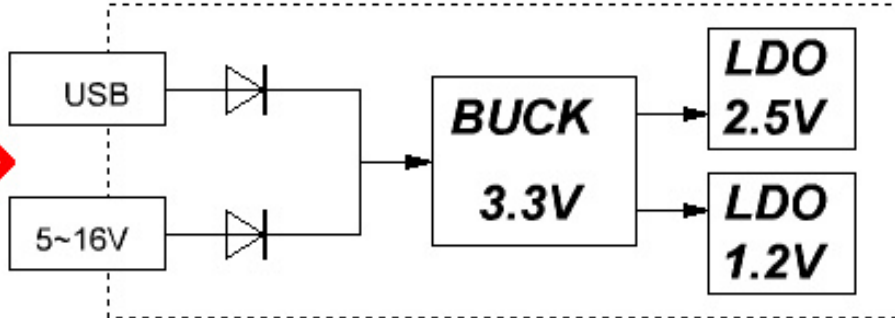

POWER SYSTEM

EXPANDED PORT

<a href="http://www.heijin.org">http://www.heijin.org</a>		
Title iCore		
Size A	Document Number 1_Diagram	Rev 0
Date:	Sunday, May 27, 2012	Sheet 2 of 5

### 3.3V (BUCK)