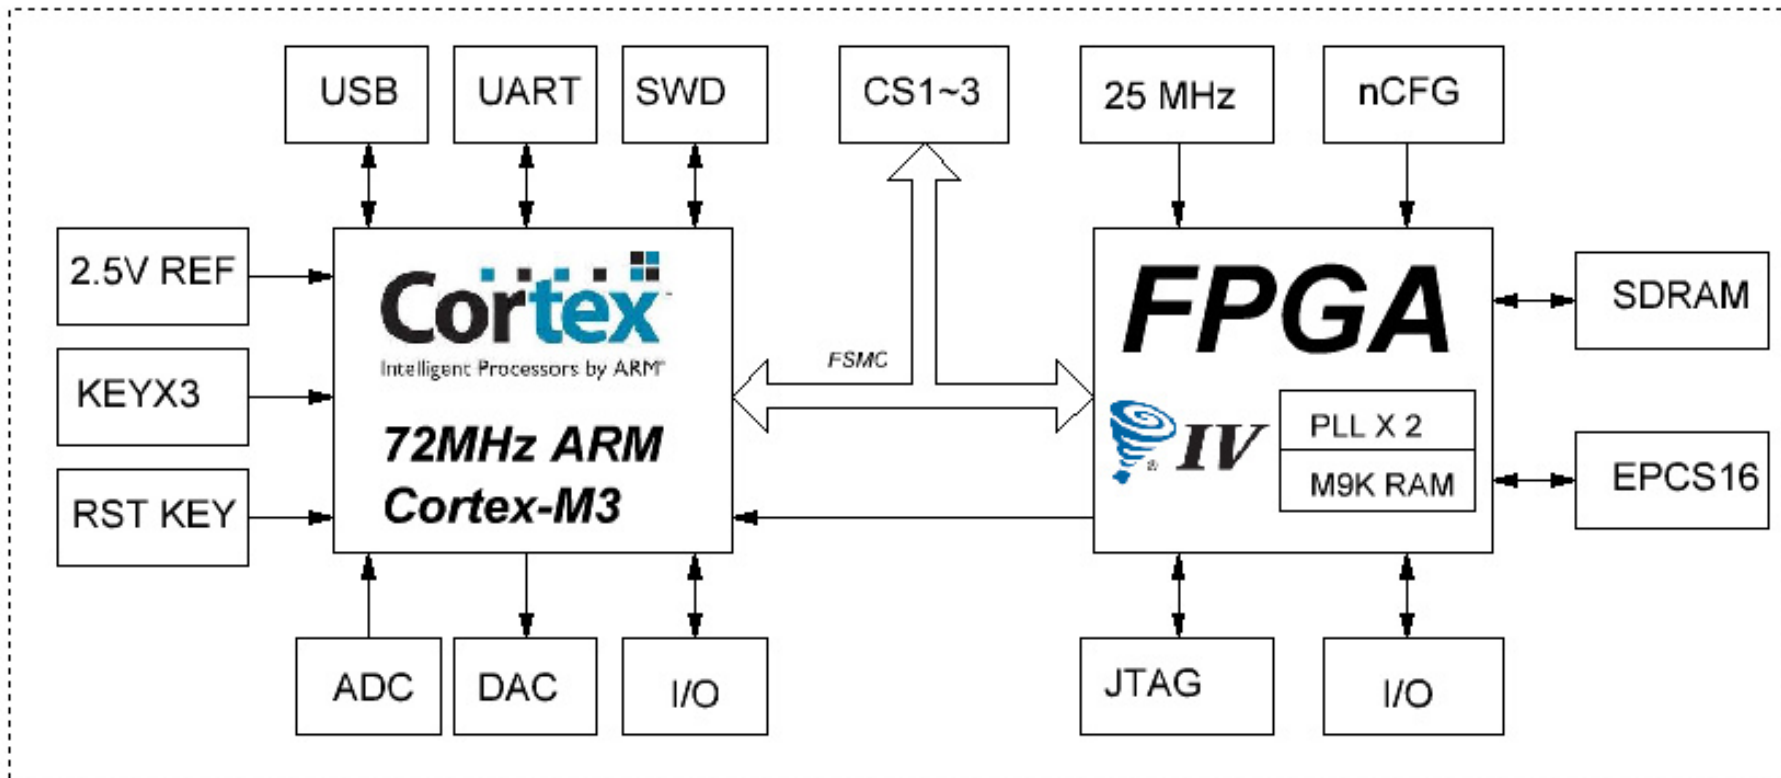

POWER SYSTEM

EXPANDED PORT

<a href="http://www.heijin.org">http://www.heijin.org</a>		
Title iCore		
Size A	Document Number 1_Diagram	Rev 0
Date:	Sunday, May 27, 2012	Sheet 2 of 5

### 3.3V (BUCK)

### 2.5V (LDO)