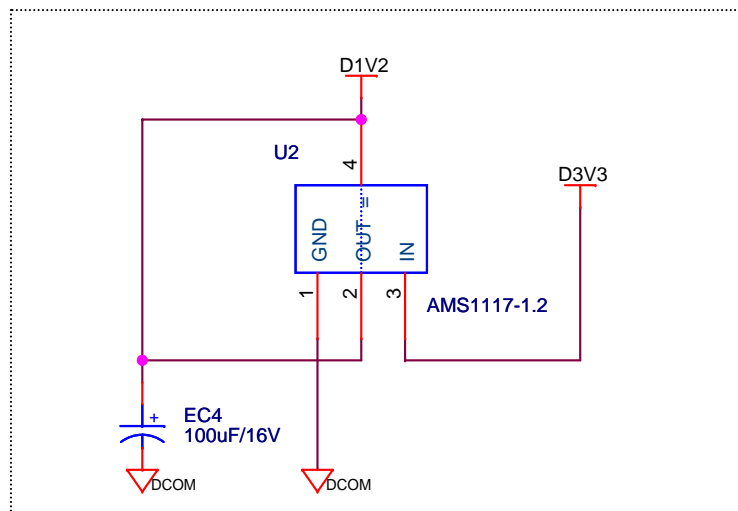

POWER SYSTEM

EXPANDED PORT

<a href="http://www.heijin.org">http://www.heijin.org</a>		
Title iCore		
Size A	Document Number 1_Diagram	Rev 0
Date:	Sunday, May 27, 2012	Sheet 2 of 5

### 3.3V (BUCK)

### 2.5V (LDO)

### 1.2V (LDO)

<http://www.heijin.org>

Title		
iCORE		
Size	Document Number	Rev
A	2_POWER	0
Date:	Sunday, May 27, 2012	Sheet 3 of 5