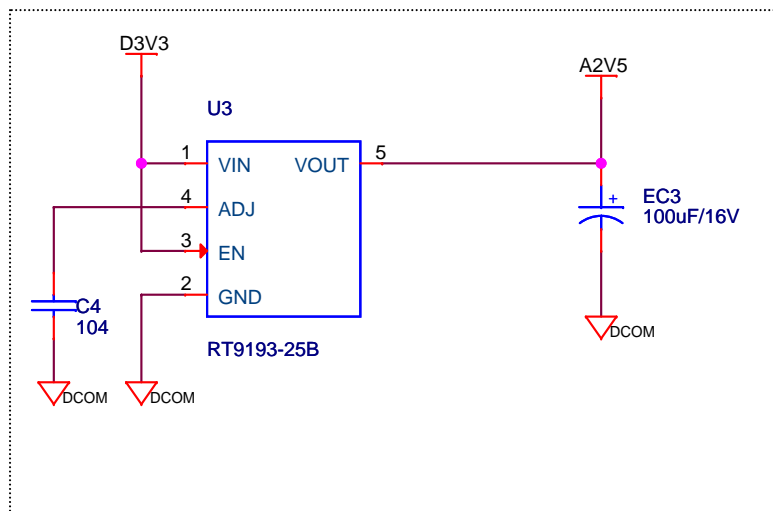

POWER SYSTEM

EXPANDED PORT

<a href="http://www.heijin.org">http://www.heijin.org</a>		
Title iCore		
Size A	Document Number 1_Diagram	Rev 0
Date:	Sunday, May 27, 2012	Sheet 2 of 5

### 3.3V (BUCK)

### 2.5V (LDO)

### 1.2V (LDO)

<http://www.heijin.org>

Title		
iCORE		
Size	Document Number	Rev
A	2_POWER	0
Date:	Sunday, May 27, 2012	Sheet 3 of 5