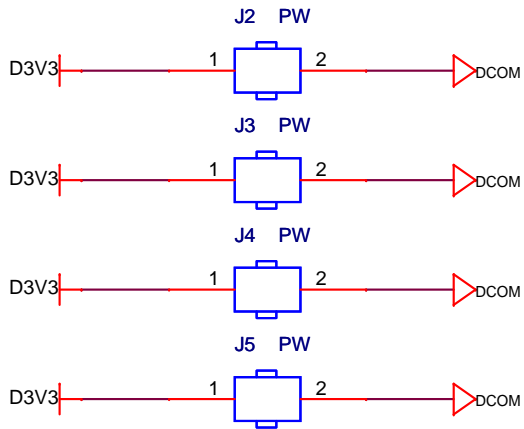

POWER SYSTEM

EXPANDED PORT

<a href="http://www.heijin.org">http://www.heijin.org</a>		
Title iCore		
Size A	Document Number 1_Diagram	Rev 0
Date:	Sunday, May 27, 2012	Sheet 2 of 5

### 3.3V (BUCK)