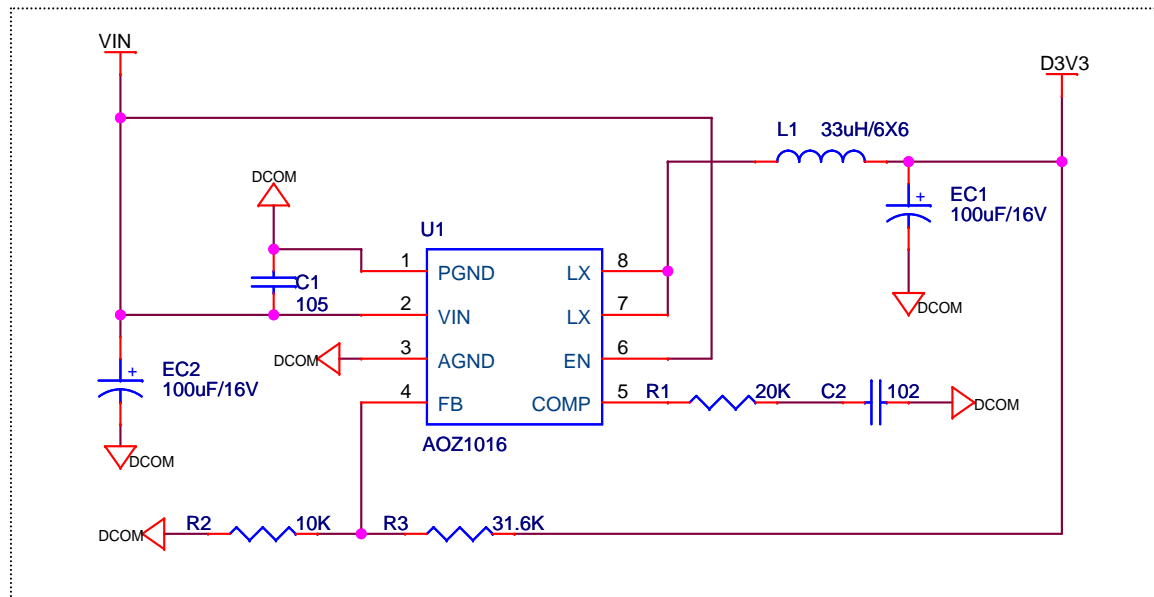

POWER SYSTEM

EXPANDED PORT

<a href="http://www.heijin.org">http://www.heijin.org</a>		
Title iCore		
Size A	Document Number 1_Diagram	Rev 0
Date:	Sunday, May 27, 2012	Sheet 2 of 5

### 3.3V (BUCK)

### 2.5V (LDO)

### 1.2V (LDO)

<http://www.heijin.org>

Title		
iCORE		
Size	Document Number	Rev
A	2_POWER	0
Date:	Sunday, May 27, 2012	Sheet 3 of 5