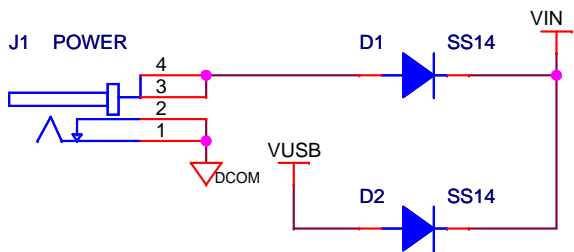

POWER SYSTEM

EXPANDED PORT

<a href="http://www.heijin.org">http://www.heijin.org</a>		
Title iCore		
Size A	Document Number 1_Diagram	Rev 0
Date:	Sunday, May 27, 2012	Sheet 2 of 5

### 3.3V (BUCK)

### 2.5V (LDO)